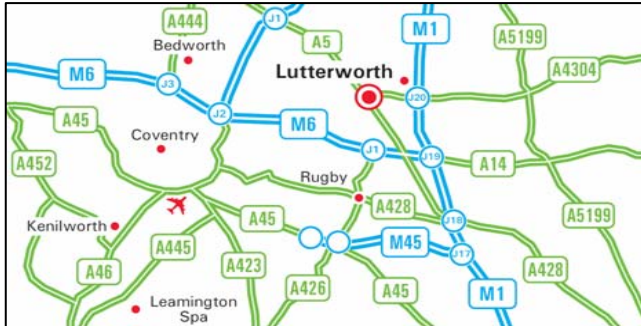

HoloVis International Ltd
The Brick Barn
Bittesby Farm
Mere Lane
Lutterworth
Leicestershire
LE17 4JH, UK

Tel: 01455 553924 Email: Info@holovis.com

From the M1

- Leave the M1 at Jn 20 (signed Lutterworth A4303 & Rugby A426)
- Join the A4303 follow signs for Magna Park
- At 4th roundabout with the A5, turn right onto the A5 for Hinckley
- Continue on A5 for 300 yards and take the next turning on the right (Mere Lane) signposted for Ullesthorpe & Bitteswell
- Follow Mere Lane, past entrance on left for Chapco, and take next turning on left into Bittesby Farm (entrance is set back!)
- Follow concrete driveway, keeping to left round the farm house
- HoloVis offices are in the Brick Barn on the right after passing main security gate

From the M6

- Leave the M6 at junction 1 (signed Rugby, Lutterworth A426)
- Follow the A426 towards Lutterworth
- At the roundabout with the A5 take the first exit onto the A5
- Remain on A5 and cross next roundabout at Magna Park
- Take the next turning on right into Mere Lane

By Train 🚂

- The nearest mainline station is Rugby Midland station, served by trains from Coventry, Birmingham International, Birmingham New Street, Northampton, Milton Keynes Central and London Euston
- Taxis are available at Rugby Midland Station